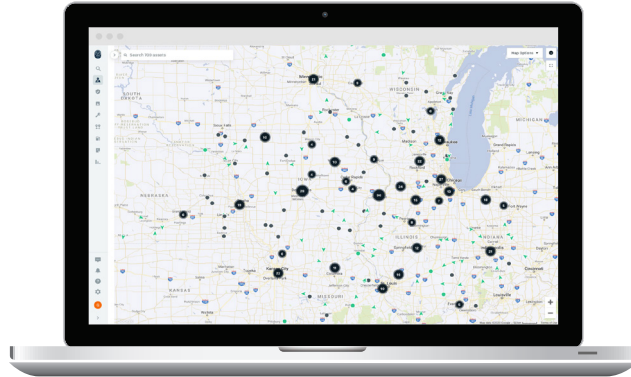

An E.J. Ward, Inc. Company

Manage your fleet from one platform

Connected Operations Cloud

Advanced, Real-Time Telematics and GPS

Capture rich data from sensors, cameras, and OEM integrations, and centralize all of your operations data on one unified platform.

- Gain visibility across facilities, fleets, and end-customer services
- Maximize uptime and minimize maintenance costs
- Automate key workflows across your operations
- Turn real-time data into actionable insights and reports
- Simplify regulatory compliance and avoid violations

i The Connected Operations Cloud is part of a complete hardware and software solution to enhance efficiency, safety, customer service, and compliance.

KEY FEATURES

- **Location Tracking:** High-precision, improved GPS with real-time visibility.
- **Integrated Platform:** Full Extensible platform works with Samsara wireless sensors, camera modules, Samsara USB accessories, and Wi-Fi devices.
- **High-speed Wi-Fi:** Includes high-speed 4G LTE Wi-Fi hotspot.
- **Full Vehicle Compatibility:** Compatible with light, medium, and heavy-duty vehicles.